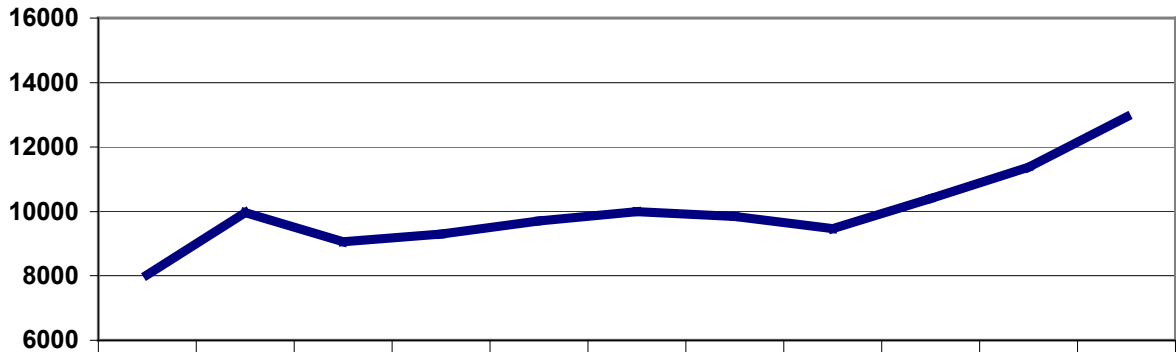

### Pamlico County Population 1900-2000

	1900	1910	1920	1930	1940	1950	1960	1970	1980	1990	2000
Population	8045	9966	9060	9299	9706	9993	9850	9467	10398	11372	12934

source: US Census

<http://www.census.gov/population/cencounts/nc190090.txt>